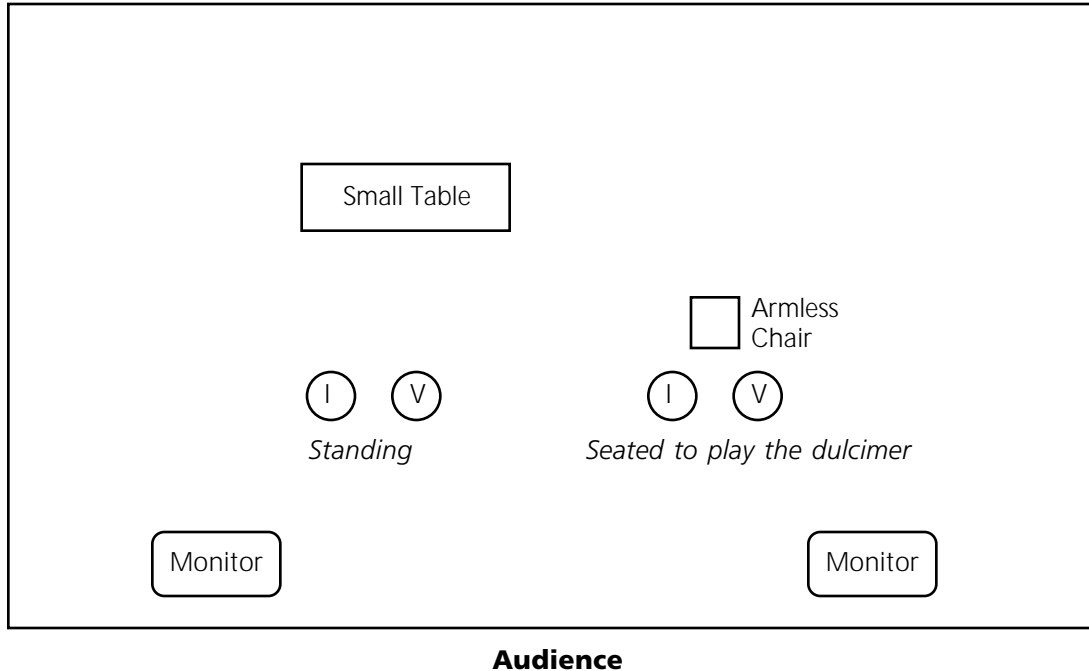

Stage Plot  
**Sally Rogers**

Two instrument mics and two vocal mics on four boom stands; no direct lines.  
Circles indicate microphones (V = vocal, I = instrument).

Two monitors required.

Small table for picks and other items.

One chair without arms.

Please have bottled water or a pitcher of water (no ice) and two glasses on stage.

Stage Plot  
**Sally Rogers & Howie Bursen**

Three instrument mics and three vocal mics on six boom stands; no direct lines.  
Circles indicate microphones (V = vocal, I = instrument).

Two monitors required.

Small table for picks and other items.

One chair without arms.

Please have bottled water or a pitcher of water (no ice) and two glasses on stage.