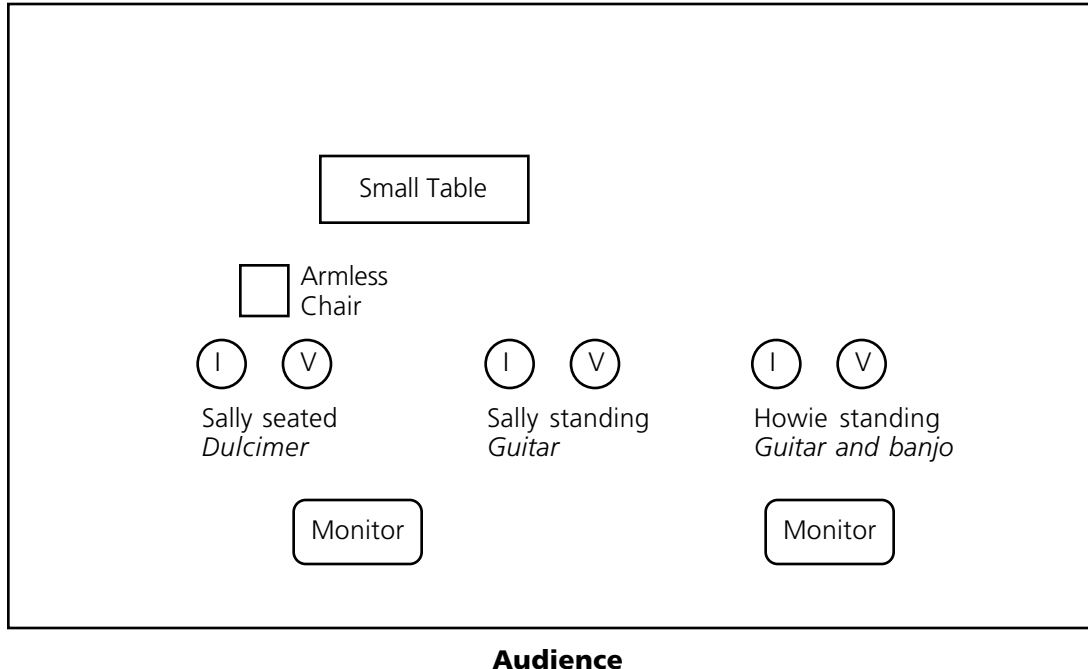

Stage Plot  
**Sally Rogers**

Two instrument mics and two vocal mics on four boom stands; no direct lines.  
Circles indicate microphones (V = vocal, I = instrument).

Two monitors required.

Small table for picks and other items.

One chair without arms.

Please have bottled water or a pitcher of water (no ice) and two glasses on stage.

Stage Plot  
**Sally Rogers & Howie Bursen**

Three instrument mics and three vocal mics on six boom stands; no direct lines.  
Circles indicate microphones (V = vocal, I = instrument).

Two monitors required.

Small table for picks and other items.

One chair without arms.

Please have bottled water or a pitcher of water (no ice) and two glasses on stage.